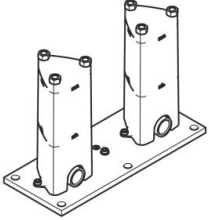

35 951 970

- Stainless Steel
- 2x 1/2" connection angle
- Center to center 5-7/8"
- 2x Water protection
- 2x Mud guard
- Sound insulation

## Floor mounting rough set

SERIES-VARIOUS

---

35 951 970

35 951 970

### Spare parts list

Number	Item Number	Designation	Number of units	Lead time
1	09 14 03 110 90	Waterproofing	2	2
2	09 23 10 023 90	Mounting bracket Nut M8	3	2
3	09 21 02 127 90	Cap	2	-
4	09 30 30 085 90	DUMMY -	5	60
5	09 30 11 048 90	Washer Ø 5,3	5	2
6	09 31 20 011 90	Connection	2	2
7	09 30 31 012 90	Mounting bracket 8 x 80 mm	6	2
8	09 30 11 045 90	Washer Ø 8,4	6	2
9	09 14 05 052 90	Washer EPDM 80 20 x 10 x 5 mm	6	-
10	09 30 35 003 90	Mounting bracket Screw anchor 10 mm	6	2