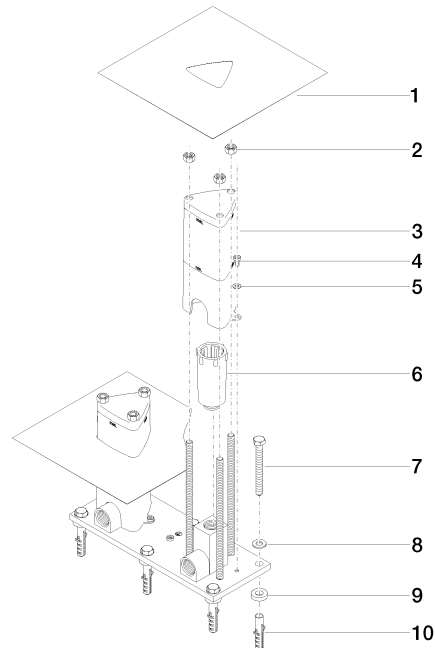

35 951 970

- Stainless Steel
- 2x 1/2" connection angle
- Center to center 5-7/8"
- 2x Water protection
- 2x Mud guard
- Sound insulation

## Floor mounting rough set

SERIES-VARIOUS

---

35 951 970

35 951 970

### Spare parts list

Number	Item Number	Designation	Number of units	Lead time
1	09 14 03 110 90	Waterproofing	2	2
2	09 23 10 023 90	Mounting bracket Nut M8	3	2
3	09 21 02 127 90	Cap	2	-
4	09 30 30 085 90	DUMMY -	5	60
5	09 30 11 048 90	Washer Ø 5,3	5	2
6	09 31 20 011 90	Connection	2	2
7	09 30 31 012 90	Mounting bracket 8 x 80 mm	6	2
8	09 30 11 045 90	Washer Ø 8,4	6	2
9	09 14 05 052 90	Washer EPDM 80 20 x 10 x 5 mm	6	-
10	09 30 35 003 90	Mounting bracket Screw anchor 10 mm	6	2